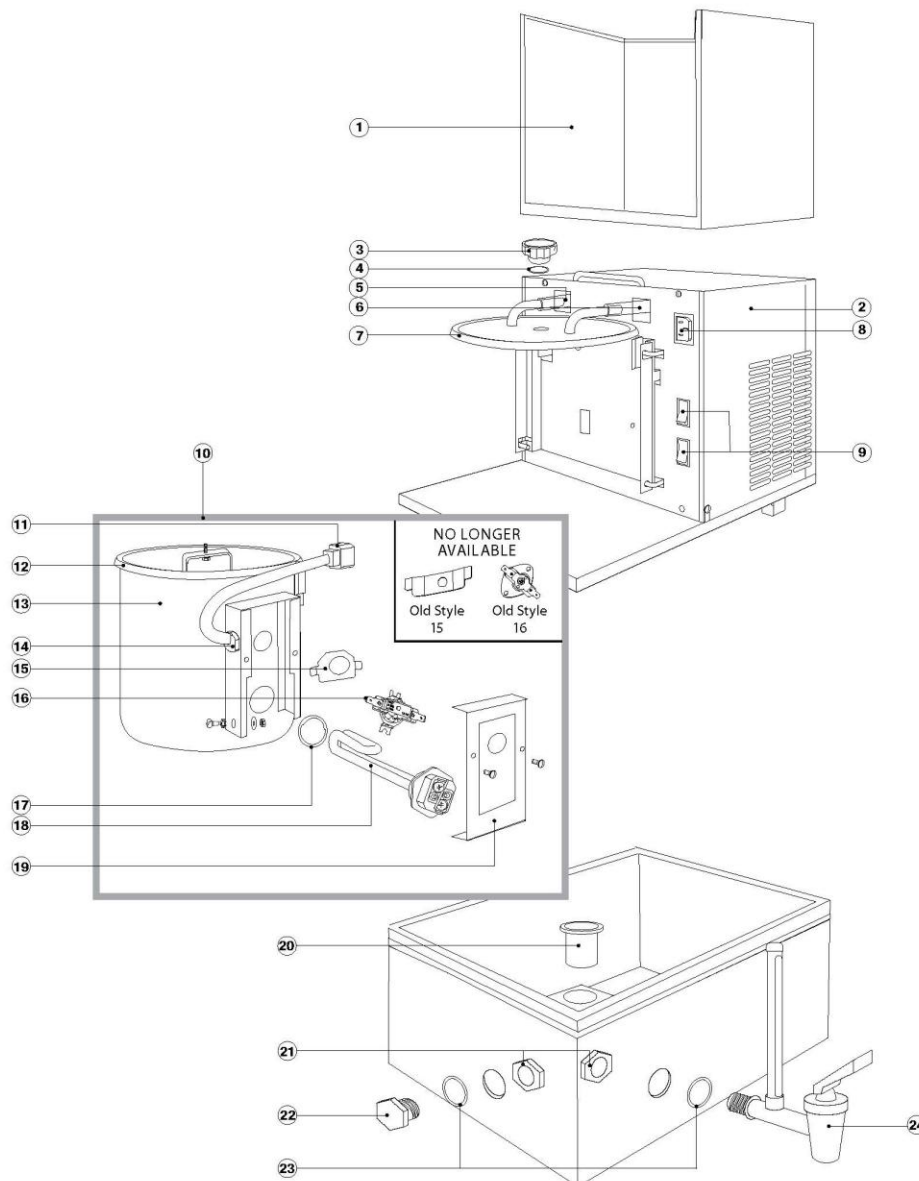

KEY	ITEM	DESCRIPTION	PRICE
1	P33-204G	Hood Assembly	
2	P34-204	Rear Cover Assembly	
	P431-20	Handle	
3	P1131-20	Tank knob	
4	P532-19	O-ring (Tank Knob)	
5	P172-72	Outlet Tubing Silicone 6"	
6		Inlet Tubing Silicone 24"	
7	P39-93	Boiling Tank Lid Assembly	
8	P32-93	Receptacle	
9	P516-2F	Rocker Switch	
	P516-	Toggle Switch (Old Style)	
10	P4-305H	Boiling Tank Assembly 1200W 120V*	360.00
11	255-74X	Tank Power Cord	
	P255-74E	Tank Cord & Wires Retrofit Kit	
12	P170-72	Boiling Tank Gasket*	14.95
13	P4-305D	Boiling Tank (Only)	
14	P98-5	Strain Relief	
15	KM06HC343	Thermostat Clip	
16	P189-97	Thermal Overload (requires 7249)	
17	P171-72	O-ring (Element)	
18	9417-109A	Heating Element 1200W 120V	
18	P422-109	Heating Element 1100W 230V	
19	P515-2D	Thermal Overload Cover	
20	W8010	Carbon Post Filters (6 qty)	
21	P314-81	Jam Nut	
22	P15-78	Reservoir Plug	
23	P149-72	Rubber Washer (Plug & Faucet) *	1.00
24	P92-104	Faucet w/5" Sight Gauge (3 gallon reservoir) *	43.00
24	P82-104	Faucet w/10" Sight Gauge (8 gallon reservoir) *	48.00
24	P93-104	Faucet w/16" Sight Gauge (12 gallon reservoir) *	57.00
25	KP31SW047	Micro Switch	
26	KP23SC060	Spring	
27	P100-5	Coil Clamp	
28	P97-126	Condenser Coil	
29	P83-38	Fan Blade (RHT)	
30	P129-201A	Fan Motor 120V (RHT)	
30	P127-201	Fan Motor 230V (RHT)	
	P475-42	Fan Motor Bracket	
31	P263-74	Main Power Cord*	16.00
32	P51-16	Inlet Water Solenoid Valve 120V	
32	P45-16	Inlet Water Solenoid Valve 230V	
		Screen for Water Solenoid	
33	Kp31SW033	Float Switch	

Nautilus™

* Nautilus will only sell the grey * marked parts direct to customers.

If you are in need of another part, please contact us for equipment repair or replacement.

KEY	ITEM	DESCRIPTION	PRICE
34	P60-150	Float Rod SS	
35	P7-206	Float Ball	
36	P131-96	Retaining Ring	
37	P1-286	Float Rod Guide	
38	P345-81	Cap Nut	
	W3521	3 gallon reservoir*	\$250
	W3545	8 gallon reservoir*	\$400
	W3555	12 gallon reservoir*	\$500
	W3571	AP2000 Demand pump 120V	