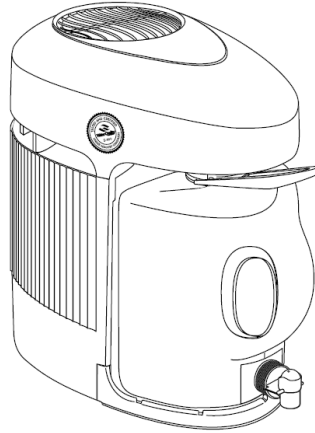

PARTS DIAGRAM and PRICE LIST

W10120N, W10220NF, W10220NG

Nautilus will only sell the grey * marked parts direct to customers.

If you are in need of another part, please contact us for equipment repair or replacement.

KEY	ITEM	DESCRIPTION	PRICE
1	P8-34	* Vent (Vented Fan Cover)	\$9.50
2	P72-8	Top Hood Cover	
3	KP76PL001	Fan (Blade)	
4	KP63MT019	Motor 120V	
5	P185-97	Condenser Thermostat	
6	P84-126	Condenser Coil	
7	P3-192	Elbow	
8	P26-93	Hose Inlet	
9	P26-93	Hose Outlet	
10	KP03WS015	Spout Receptacle (Baffle Receptacle)	
11	P35-197	Chassis	
12	P171-199	Housing	
13	P718-3	Base	
14	P485-9D	Bottom	
15	P16-78	Strix P75 Connector	
16		Power Cord	
17	P106-5	Heyco Strain Relief	
18		Rubber Foot	
19	P492-2A	* Cover (Boiling Chamber Lid)	\$8.00
20	P167-72	* Cover Gasket	\$4.50
21	KP05EC001	* Baffle Cap	\$3.00
22	KP03WS010	* Baffle	\$5.50
23	KP32GA163	* O-Ring	\$2.00
24	KP32GA162	Flat Gasket	
25	KP44WP007WH	Boiling Chamber-White	
26a-26b	KP28TS098	Thermostat	
27	KP64CO001U	Control W Dist 120V	
28a-30	P338-26	Strix Housing	
31	KP53PV001	* Water Reservoir BPA-Free	\$30.00
32	P160-89	* PP Cap	\$3.00
33	P97-104	* White Button Faucet	\$8.50
34	P1152-20	* Water Reservoir Handle	\$4.00
35	W8010	* Carbon Filter Cup (6 qty)	\$45.00
(31 - 35)	KP53PV003	* Water Reservoir Assembly	\$42.00